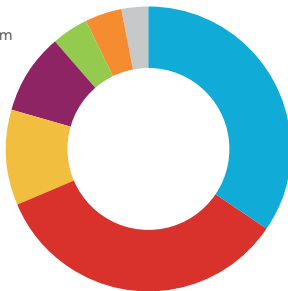

2018-19

SCHOOL PROFILE

University Counselling

Rita A. Hinojosa
University Counsellor
Rita.Hinojosa@dulwich-yangon.com.mm
+95 056 202 3401

Our Students' Top 5 Nationalities

Myanmar
Korea
China
United Kingdom
Australia

Network-wide University Destinations 2015 - 2018

- 35.1% United States
- 34.4% United Kingdom
- 10.9% South Korea
- 9.4% Europe
- 4.3% Canada
- 4.2% Hong Kong
- 2.9% Other

The Dulwich Network

Founded by an Elizabethan actor, Edward Alleyn in South London as a boys' school in 1619, Dulwich College is one of the UK's oldest independent schools. Dulwich College International was established to bring the Dulwich educational philosophy to students around the world and is now the fastest growing UK independent school network overseas. All of our schools operate in partnership with Dulwich College in London under the World Charter. Dulwich College London inspects each Dulwich international school annually. The Dulwich College International network of schools currently provides for over 8,000 students in seven cities in four countries in Asia with Colleges in Beijing, Seoul, Shanghai Singapore, Suzhou and Yangon as well as two International High Schools in Suzhou and Zhuhai, and a sister school in Shanghai.

Our Schools

Dulwich College Yangon Pun Hlaing joined the Dulwich College International (DCI) family of schools in 2015, and our Star City campus opened in 2017. The Pun Hlaing campus currently caters for students from Toddler to Year 8, spread over a DUCKS (Early Years), Junior School and Senior School. The campus will continue to grow each year until offering IGCSE in Years 10 and 11 from the 2019/2020 academic year. Star City currently accepts students aged 2 to 13. Our academically selective schools provide a well-rounded education founded on academic rigour complemented by rich extra-curricular programmes. Our international schools follow a culturally and academically enhanced English National Curriculum leading to the International General Certificate of Secondary Education (IGCSE) until sitting final examinations at the end of Year 11. In the final two years we intend, subject to the necessary approvals, to offer students in Years 12 and 13 a challenging academic qualification which is fully recognised by, and gives access to, top-class universities worldwide. The programme is internationally recognised and provides opportunity for collaboration and student-led, in-depth research into areas of interest.

School Calendar

The school year is 181 days, running from mid-August to mid-June. In addition to national holidays, our schools also recognize major western holidays.

Co-curricular Activities

The College offers an extensive range of clubs and extra-curricular activities. These are offered on an optional basis as part of the tuition fees. In addition, a number of out-sourced providers offer activities such as ballet and martial arts at the College to complement the expertise of the staff. There is an additional charge for these activities. For the 2017-2018 academic year, activities available across our two campuses include rugby, kendo, taekwondo, basketball, creative writing, orchestra, cooking, chess, choir and creative art. Activities are updated each term and cater for a wide range of talents and interests.